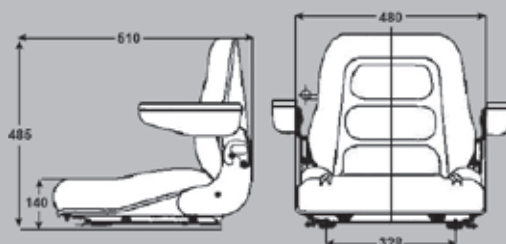

SEAT CS/GS 12

- Spring-mounted mechanically
- With weight adjustment 50 - 120 Kg.
- Slide rails 150 mm
- Adjustable back
- Changeable cushion
- Seat belt with knob

		Description	P/N
		Seat with slide rails	0261120
		Seat with slide rails and contact switch	0444615
		Seat with slide rails and seat belt	0531371
		Seat with slide rails, contact switch and seat belt	0520811
		Seat cushion	0520855
		Seat cushion with contact switch	0653166
		Seat belt	0263606
		Contact switch	0531314